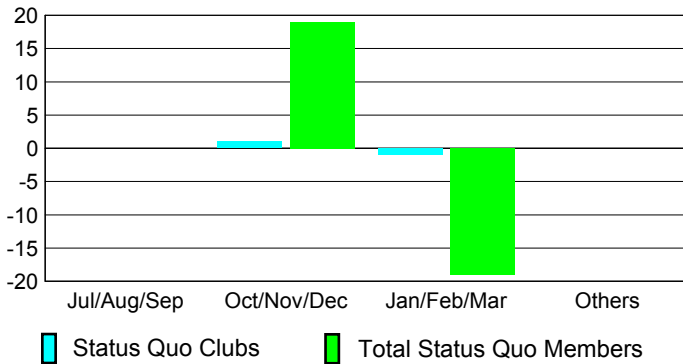

GMT: **BYEONG-DEOK KIM**

Location: **REPUBLIC OF KOREA**

GMT CA: **5**

CLUBS

Month	New Club Goal	Actual New Clubs	Actual Dropped Clubs	Gain/Loss of Clubs
2012-2013				
Jul/Aug/Sep	1	0	0	0
Oct/Nov/Dec	2	1	1	0
Jan/Feb/Mar	0	1	1	0
Apr/May/June	0	0	1	-1
Totals	3	2	3	-1

Club Results 2012-2013

Goal, New, Dropped, Gain/Loss

YTD Status Quo Clubs 2012-2013

Status Quo Clubs Compared to Status Quo Members

Club Gain/Loss 2012-2013

MEMBERSHIP

Month	Net Memb Goal	Actual New Memb	Actual Dropped Memb	Gain/Loss of Memb
2012-2013				
Jul/Aug/Sep	30	231	190	41
Oct/Nov/Dec	60	85	182	-97
Jan/Feb/Mar	10	187	94	93
Apr/May/June	0	65	331	-266
Totals	100	568	797	-229