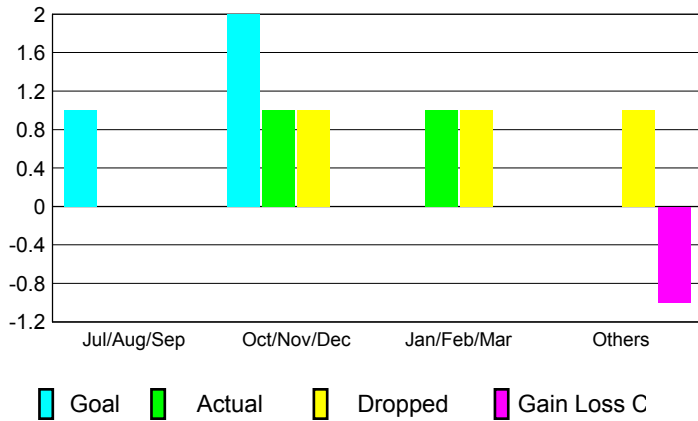

GMT: **BYEONG-DEOK KIM**

Location: **REPUBLIC OF KOREA**

GMT CA: **5**

CLUBS

Month	New Club Goal	Actual New Clubs	Actual Dropped Clubs	Gain/Loss of Clubs
2012-2013				
Jul/Aug/Sep	1	0	0	0
Oct/Nov/Dec	2	1	1	0
Jan/Feb/Mar	0	1	1	0
Apr/May/June	0	0	1	-1
Totals	3	2	3	-1

Club Results 2012-2013

Goal, New, Dropped, Gain/Loss

YTD Status Quo Clubs 2012-2013

Status Quo Clubs Compared to Status Quo Members

Club Gain/Loss 2012-2013

MEMBERSHIP

Month	Net Memb Goal	Actual New Memb	Actual Dropped Memb	Gain/Loss of Memb
2012-2013				
Jul/Aug/Sep	30	231	190	41
Oct/Nov/Dec	60	85	182	-97
Jan/Feb/Mar	10	187	94	93
Apr/May/June	0	65	331	-266
Totals	100	568	797	-229