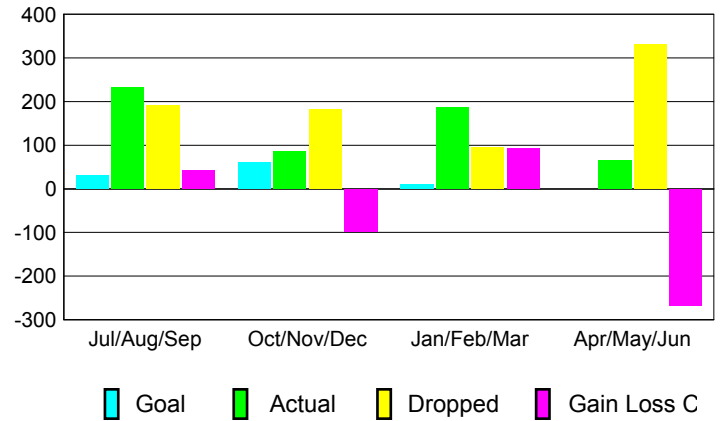

GMT: **BYEONG-DEOK KIM**

Location: **REPUBLIC OF KOREA**

GMT CA: **5**

CLUBS

Month	New Club Goal	Actual New Clubs	Actual Dropped Clubs	Gain/Loss of Clubs
2012-2013				
Jul/Aug/Sep	1	0	0	0
Oct/Nov/Dec	2	1	1	0
Jan/Feb/Mar	0	1	1	0
Apr/May/June	0	0	1	-1
Totals	3	2	3	-1

Club Results 2012-2013

Goal, New, Dropped, Gain/Loss

YTD Status Quo Clubs 2012-2013

Status Quo Clubs Compared to Status Quo Members

Club Gain/Loss 2012-2013

MEMBERSHIP

Month	Net Memb Goal	Actual New Memb	Actual Dropped Memb	Gain/Loss of Memb
2012-2013				
Jul/Aug/Sep	30	231	190	41
Oct/Nov/Dec	60	85	182	-97
Jan/Feb/Mar	10	187	94	93
Apr/May/June	0	65	331	-266
Totals	100	568	797	-229

Membership Results 2012-2013

Goal, New, Dropped, Gain/Loss

Gender Comparison 2012-2013

Membership Gain/Loss 2012-2013